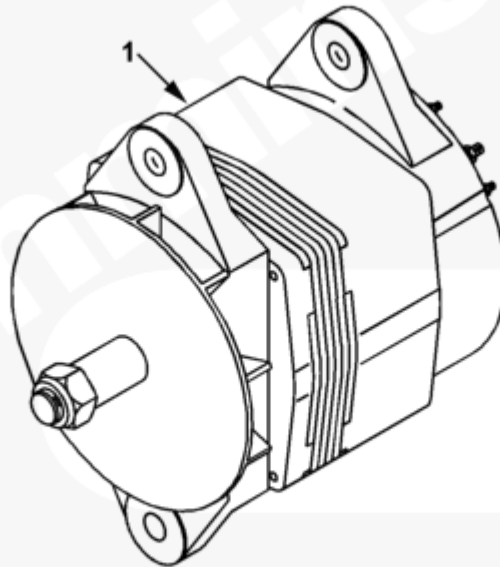

## Parts Catalog - Option Detail

Electronic Parts Catalog - Option Detail				
Option	Group	Graphic	Film Card	Date
EE9118	13.02	ee953gd	Z	07-JUL-98
<b>Engines</b>	6C8.3, C GAS PLUS CM556, G8.3, G8.3 CM558, GTA8.3 CM558, ISC CM2150, ISC CM554, ISC CM850, ISC8.3 CM2250, ISC8.3 G CM2180 C101, ISL CM2150, ISL CM554, ISL CM850, ISL G CM2180, ISL8.9 CM2150 L110, ISL8.9 CM2880 L112, ISL9 CM2150 SN, ISL9 CM2250, ISL9 CM2350 L101, ISL9 CM2350 L111, ISLE4 CM850, L GAS PLUS CM556, L8.9, L8.9 L121, L8.9G CMOH2.0 L125B, L9 CM2350 L116B, L9 CM2350 L119B, L9 CM2350 L120C, L9 CM2350 L123B, L9.3 L105, L9.5 L117, L9N CM2380 L124B, QSC8.3 CM2250, QSC8.3 CM2880 C102, QSC8.3 CM554, QSC8.3 CM850(CM2850), QSL9 CM2250, QSL9 CM2250 L115, QSL9 CM2350 L102, QSL9 CM2350 L107, QSL9 CM2350 L118, QSL9 CM2350 L122, QSL9 CM554, QSL9 CM850(CM2850), QSL9 G CM558, QSL9 M CM2250 L106, QSL9.3 CM2880 L113			

©Cummins Inc

**ee953gd**

[SMALL](#) | [MEDIUM](#) | [LARGE](#)

Cart	Ref No	Part Number	Part Description	Required	Remarks
<input type="button" value="View My Cart"/>					
		<a href="#">EE9118</a>	Alternator		
					Alternator
					Manufacturer/Model:
					Delco Remy 22 SI 12V/130A

					Voltage: 12
					Amperage: 130
					Functions W/Horizontal Oil
					Filter: No
					Alternator Body Length
					(MM): 147
					Engine Family:
					B Series
					C Series
<input type="checkbox"/>	1	<a href="#">4003445</a>	Alternator	1	